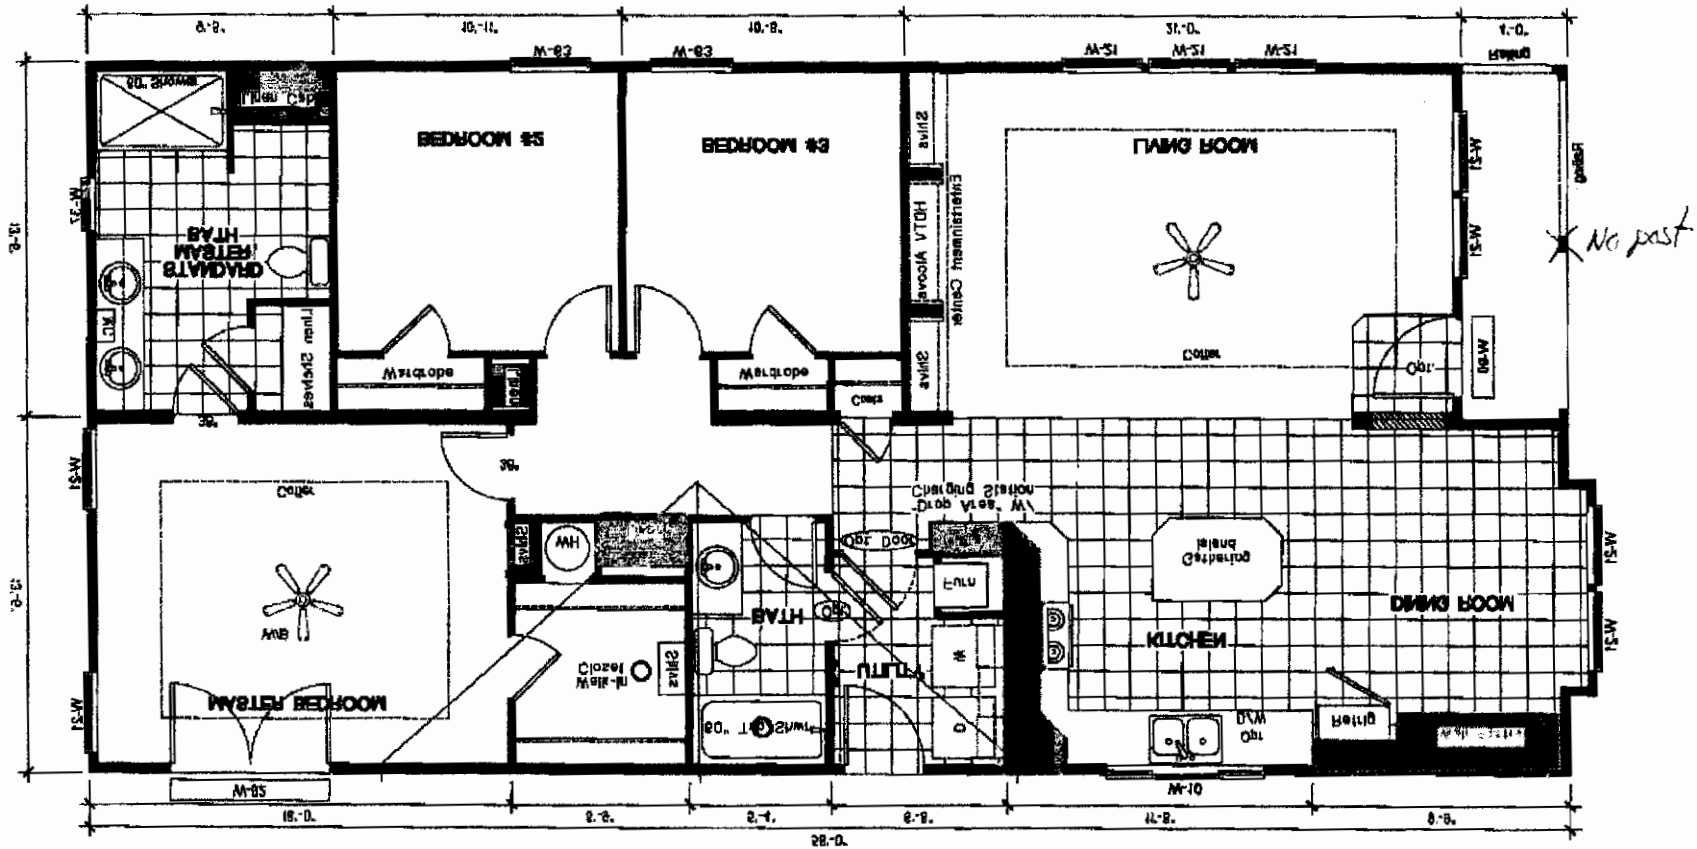

Flip Shown

SPRUCE 27x56 INS 561F
THREE BEDROOM, TWO BATH - 1458 SQ. FT.